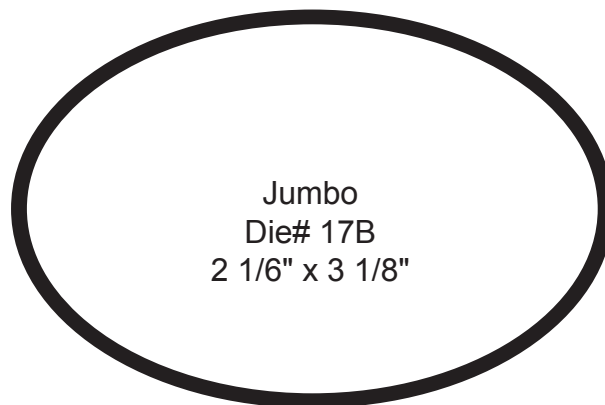

Custom Foil Seals Ovals - Jumbo