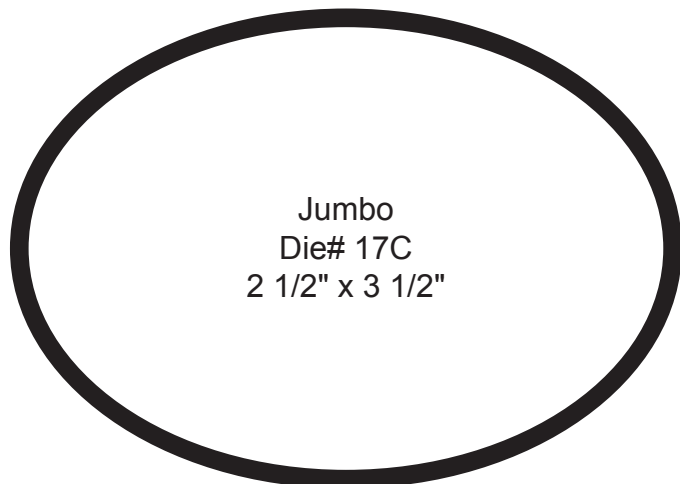

Custom Foil Seals Ovals - Jumbo